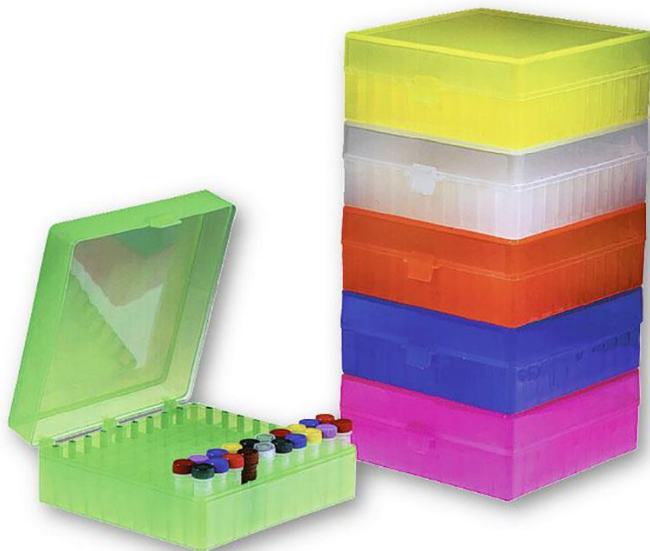

Hinged lid cryoboxes are available in black, neon blue, transparent and a range of other colours. They all have 10×10 divisions and fit 1.0 and 2.0 ml tubes. The cryoboxes in black, blue and neutral are designed specifically with light-sensitive sample storage in mind.

Black hinged lid cryoboxes are designed specifically with light-sensitive sample storage in mind. The coloured polypropylene compound creates an opaque barrier that prevents light from causing reactions in the liquid in the stored cryotubes, making the coloured cryo boxes ideal for storing photosensitive samples.

Unlike cryo boxes in other colours, the black boxes are completely opaque and protect even the most light-sensitive samples.

Cryoboxes with hinged lid

The cryoboxes are all 10×10 compartmentalised and have an external dimension of 130×130 mm, making them suitable for most standard racks. The cryoboxes come in two different heights; 50 and 55 mm to fit 1.0 and 2.0 ml cryotubes. The cryoboxes are made of high quality, durable polypropylene (PP).